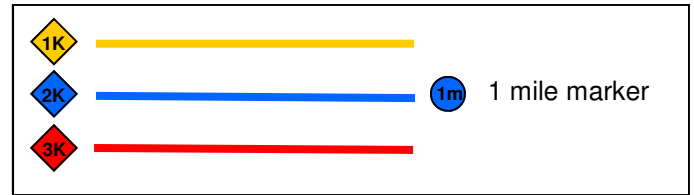

# Indiana Middle School Championships 3K Map

At Northview Church

12900 Hazel Dell Parkway, Carmel

[www.northviewchurch.us](http://www.northviewchurch.us)

◆ Entrance 3 will be closed to thru traffic 1 hour before and 30 minutes following the Meet times, except for Team Bus drop off and pick up.