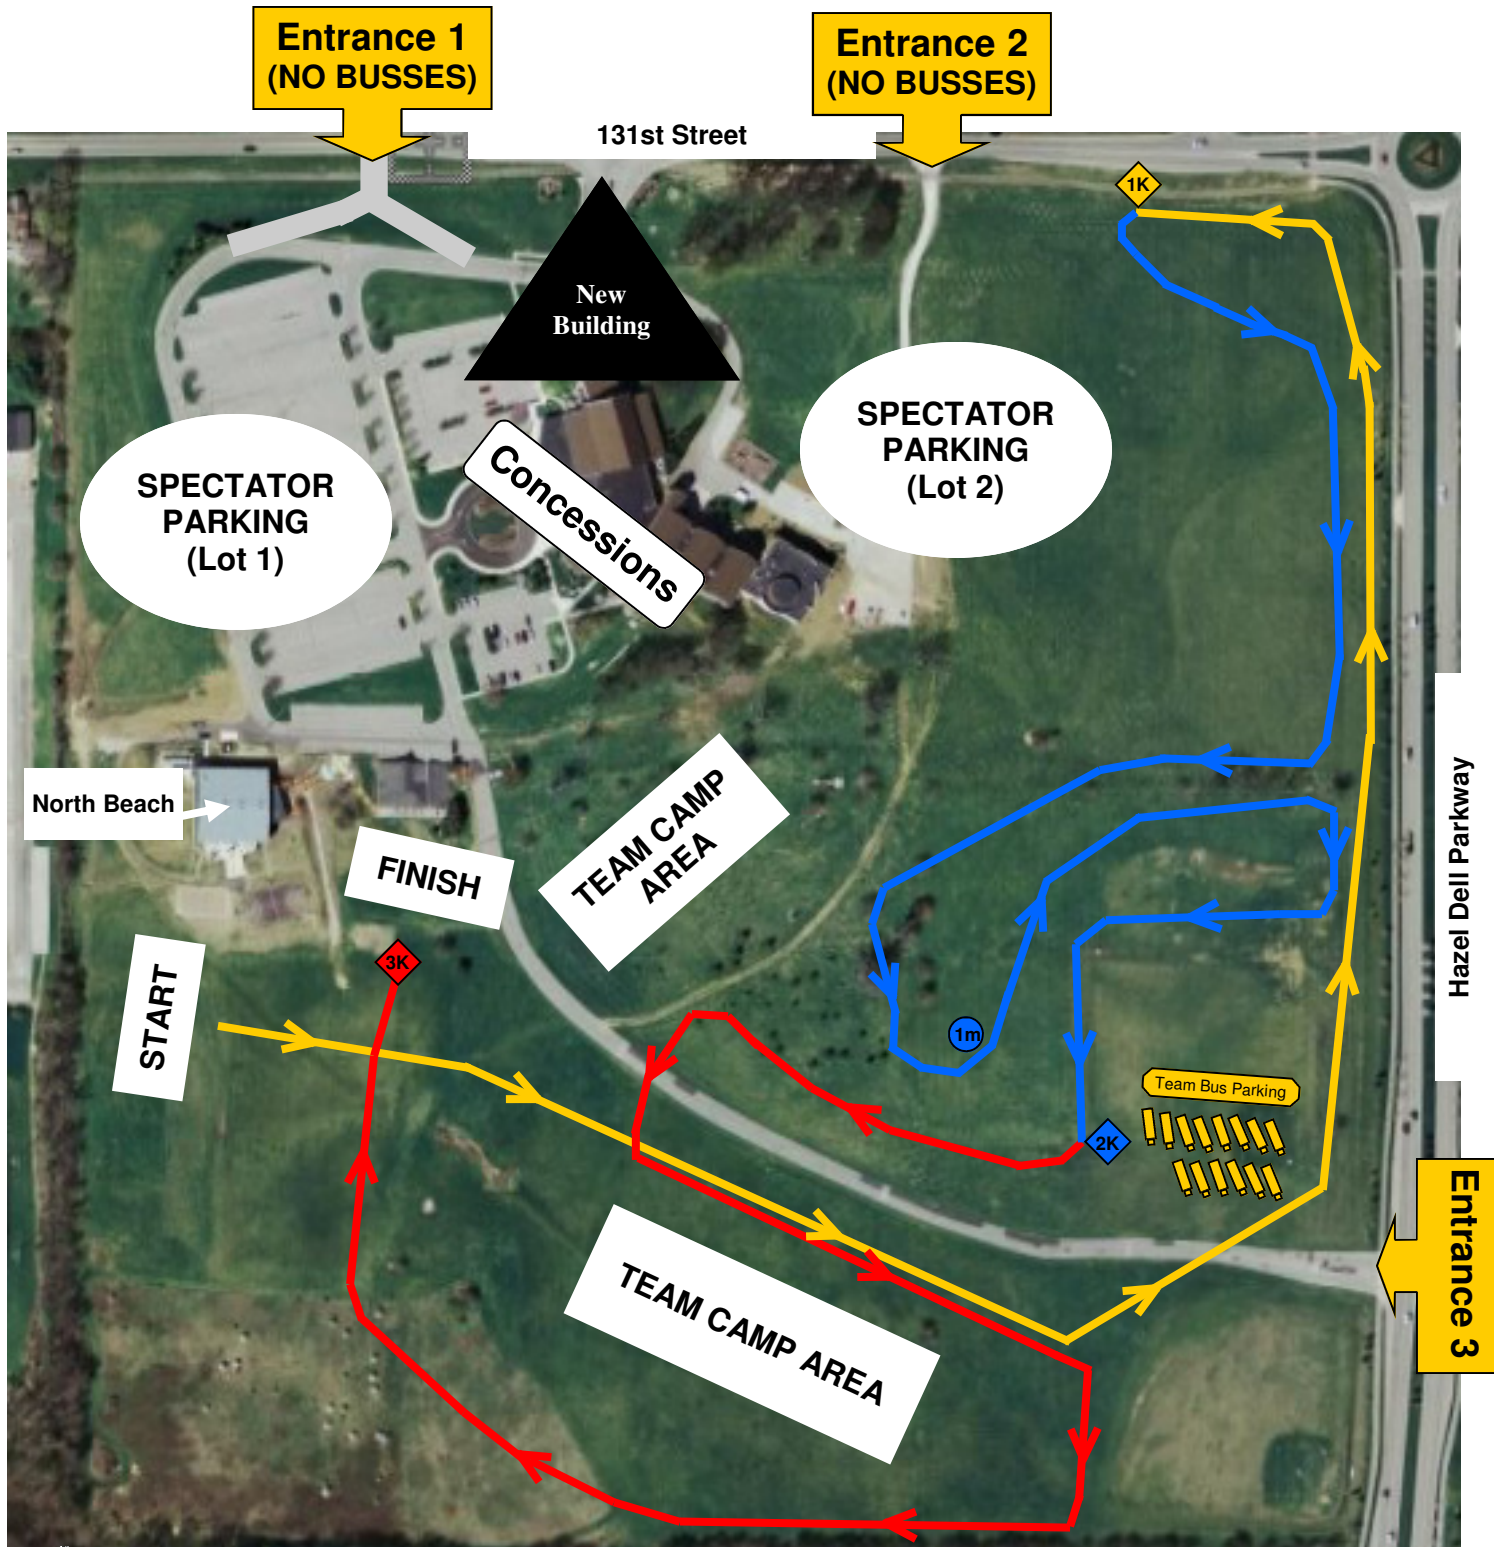

# Indiana Middle School Championships 3K Map

At Northview Church

12900 Hazel Dell Parkway, Carmel

[www.northviewchurch.us](http://www.northviewchurch.us)

◆ Entrance 3 will be closed to thru traffic 1 hour before and 30 minutes following the Meet times, except for Team Bus drop off and pick up.

◆ In the event the grass becomes too soft for team bus parking, busses may be directed to park in the south end of the spectator parking lot #1. All busses must use entrance #3.